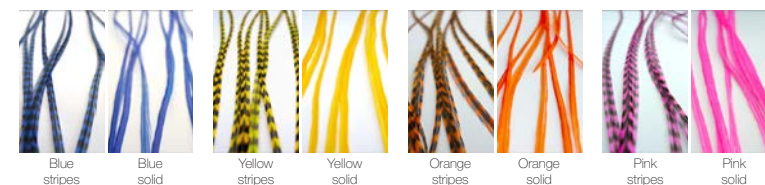

7 colors / 4 of each  
attachment tong, needle &  
connectors

ATTACHMENT TONG

ATTACHMENT NEEDLE

MICRO RING 50 PCS  
Blond, Brown, Black

ATTACHMENT TONG

ATTACHMENT NEEDLE

MICRO RING 50 PCS  
Blond, Brown, Black

10 feathers stripes  
10 feathers solid  
20 feathers mix kit

Hai Contrast<sup>®</sup>  
The new generation for hair extension

Hai Contrast<sup>®</sup>  
The new generation for hair extension