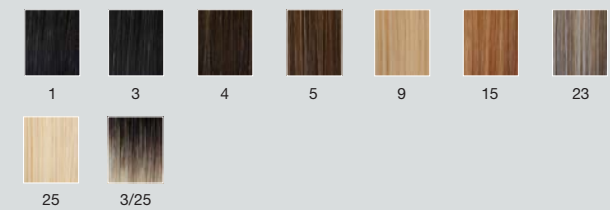

# tparting

T-Parting N

T-Parting XL

T-Parting XXL long

## TAPE & CLIPS

**OMBRE HAIR**  
Human hair  
4 colors  
45 cm / 10 weft

**SALON DISPLAY**  
4 pcs one of each color  
1/7 - 3/15 - 4/9 - 4/36  
45 cm / 10 weft

**HaiContrast**  
The new generation for hair extension