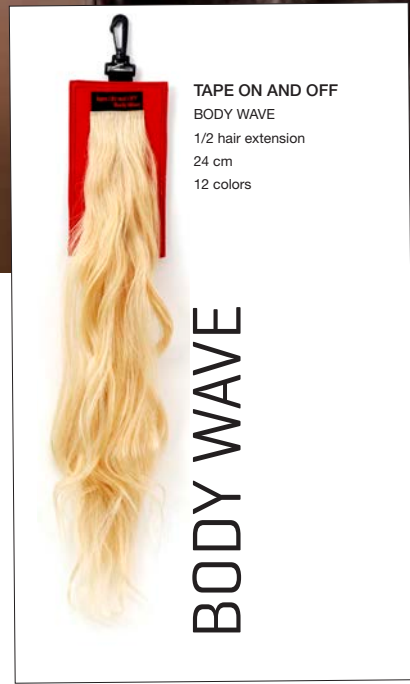

COLDHOT SYSTEM

THE original hair extension system

UNIQUE FOR:

- Long hair
- Effect
- Volume