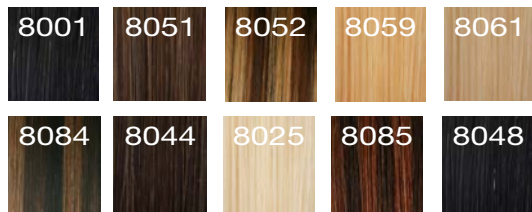

### HOLLYWOOD TOP

PERFECT FOR:

- WEDDING
- PARTY
- MORE HAIR

Back enhancer straight

Side enhancer left

Side enhancer right

HOLLYWOOD TOP  
Silkhair  
12 colors

HAIR  
**HaiContrast**  
 The new generation for hair extension