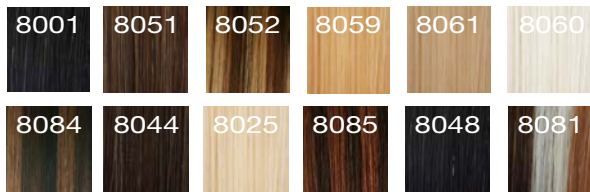

Ponytail

PERFECT FOR:

- MORE HAIR
- LONG HAIR
- EASY TO USE

100% human remy hair. Call for more information/price.

PONYTAIL BRAID

Silkhair
12 colors
40 cm

PONYTAIL

Silkhair
12 colors
40 cm

PONYTAIL

Silkhair
12 colors
50 cm

STARTKIT

Display
5 colors / 3 of each

RUBBER COVER

Silkhair
5 colors