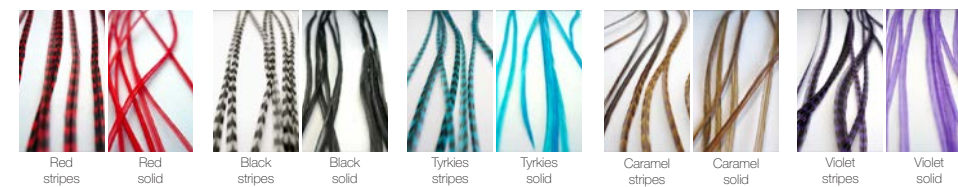

7 colors / 4 of each  
attachment tong, needle &  
connectors

ATTACHMENT TONG

ATTACHMENT NEEDLE

MICRO RING 50 PCS  
Blond, Brown, Black

ATTACHMENT TONG

ATTACHMENT NEEDLE

MICRO RING 50 PCS  
Blond, Brown, Black

10 feathers stripes  
10 feathers solid  
20 feathers mix kit

Hai Contrast<sup>®</sup>  
The new generation for hair extension

Hai Contrast<sup>®</sup>  
The new generation for hair extension