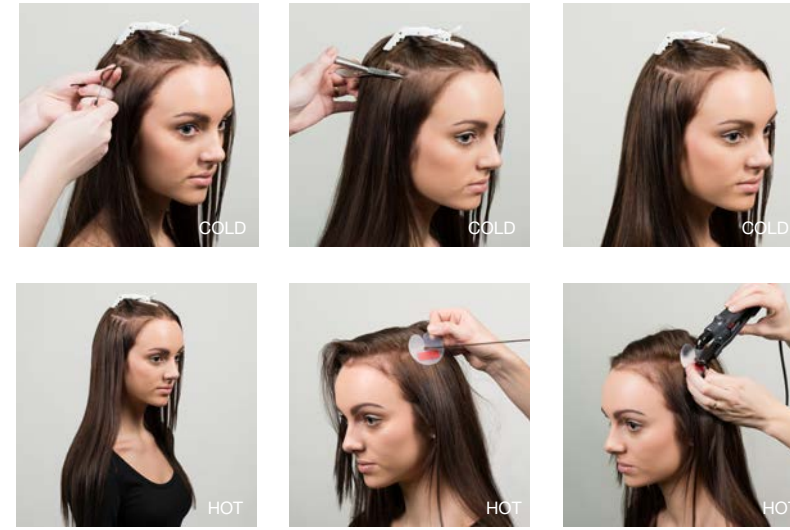

EFFECT

LONG HAIR  
GOLD LINE

XXL LONG

BODYWAVE

NORDIC  
Hai Contrast  
The new generation of hair extension

GOLD GOLD LINE COLORS

COLOR GUIDE  
SHORT  
EFFECT  
XXL LONG  
BODY WAVE 20/45 CM

tape on&off  
100% human hair

- BODY WAVE
- HIGHLIGHT
- ACCESSORIES

TAPE & CLIPS

COLDHOT SYSTEM

THE original hair extension system

UNIQUE FOR:

- Long hair
- Effect
- Volume

Cold System

Hot System

TAPE ON AND OFF  
50% HUMAN HAIR / 50% SILKHAIR  
2,5 cm x 30 cm / 2 weft  
14 colors

HAIR CLEANER

INVISIBLE TAPE STRIPS

TAPE REMOVER NO 1

INVISIBLE TAPE ROLL

TAPE BOOSTER

HaiContrast  
The new generation for hair extension