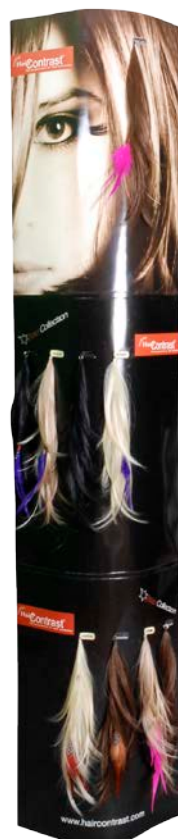

### RUBBER COVER

Silkhair  
5 colors

# CATWALK LOOK

**DISPLAY**  
4 pcs different hair colors  
4 pcs different feathers colors  
Total 16 different Style Twister

**STARTKIT**  
Display  
5 colors 2 of each

**FRINGE**  
Silkhair  
5 colors

Black