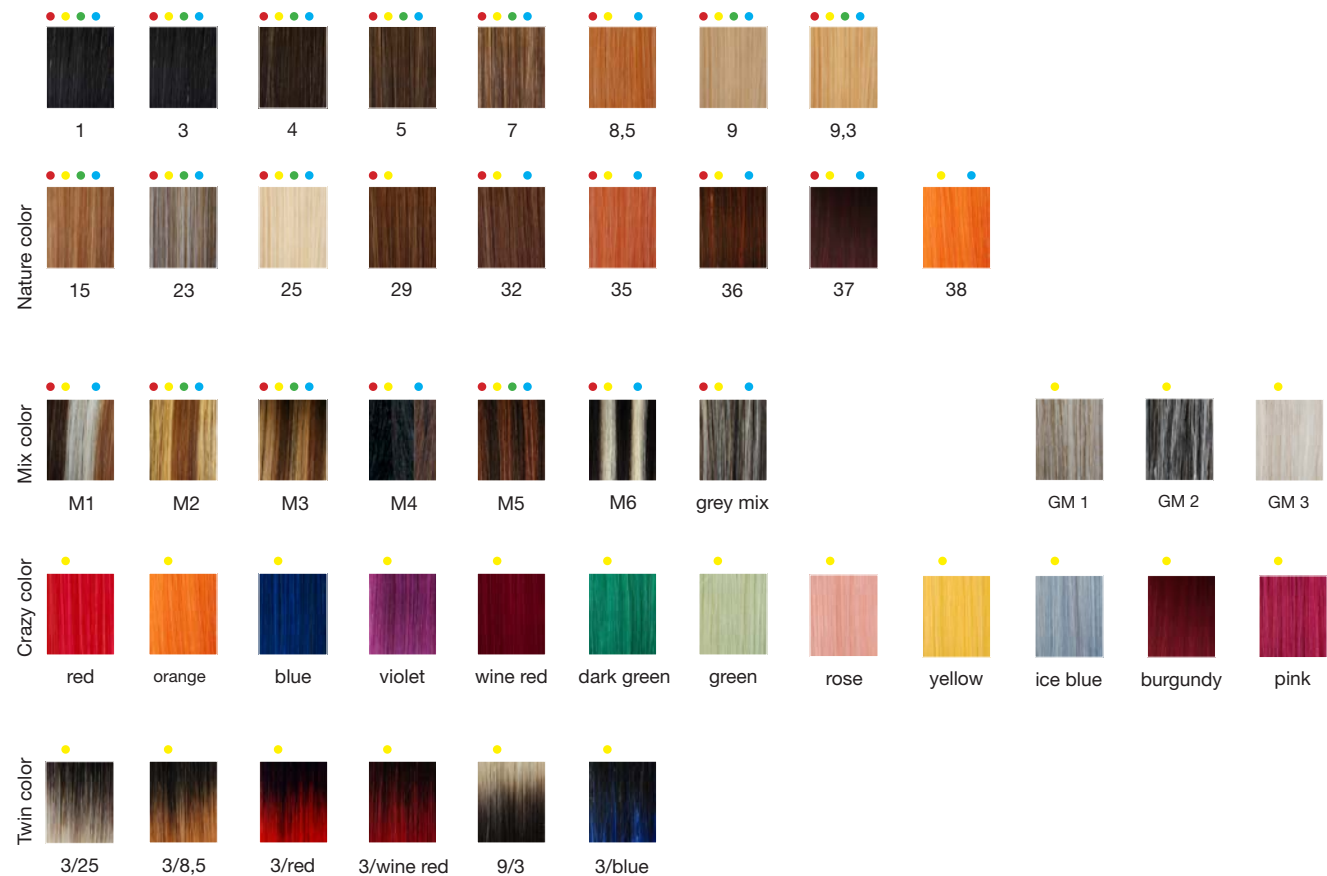

EFFECT

LONG HAIR  
GOLD LINE

XXL LONG

BODYWAVE

NORDIC  
Hai Contrast  
The new generation of hair extension

GOLD GOLD LINE COLORS

COLOR GUIDE  
SHORT  
EFFECT  
XXL LONG  
BODY WAVE 20/45 CM

tape on&off  
100% human hair

FLEX  
HUMAN HAIR  
Short 15 cm  
5,5 cm x 15 cm / 8 weft  
19 colors

FLEX  
HUMAN HAIR  
Straight 30 cm  
5,5 cm x 30 cm / 8 weft  
19 colors

FLEX  
HUMAN HAIR  
Curly 35 cm  
5,5 cm x 35 cm / 8 weft  
16 colors