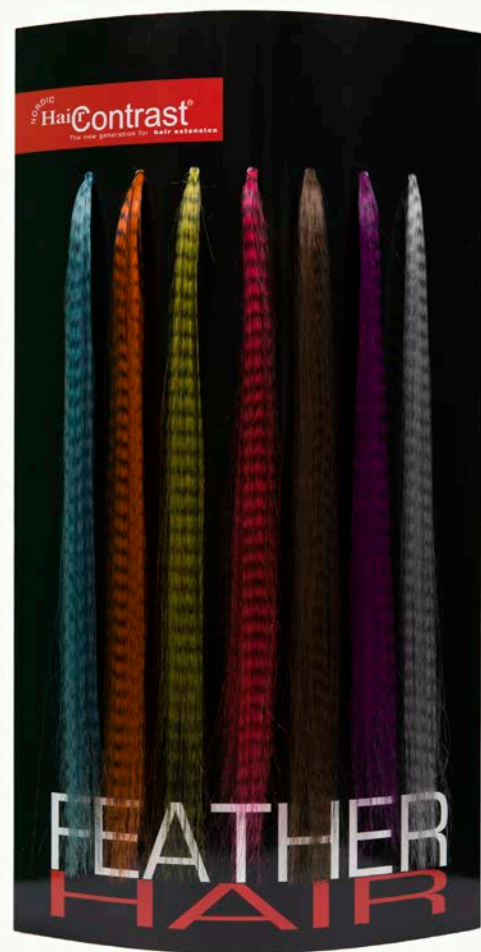

Dark chocolate

Cobber chocolate

Dark blond

Blond

# FEATHER HAIR

PERFECT FOR:

- EFFECT
- FOR FUN
- TO PLAY

hairplum<sup>®</sup>

REAL FEATHERS

- EXCLUSIVE LOOK

SALON DISPLAY:

INCL:

7 colors / 4 of each  
attachment tong, needle &  
connectors

ATTACHMENT TONG

ATTACHMENT NEEDLE

MICRO RING 50 PCS  
Blond, Brown, Black

ATTACHMENT TONG

ATTACHMENT NEEDLE

MICRO RING 50 PCS  
Blond, Brown, Black